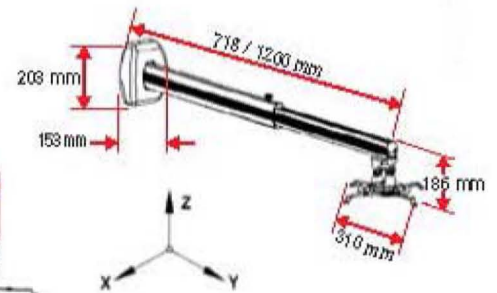

AST1200

Aluminum Short Throw Projector Mount

- Lightweight
- Cables can be simply hidden in the pole
- Elegant appearance
- Adjustable arm length (for AST1200)
- Ideal for classroom and office

Cables can be simply hidden in the pole