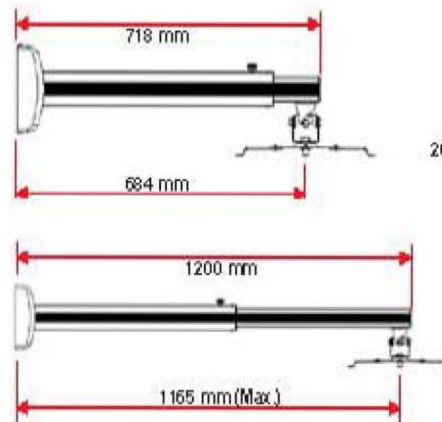

AST1200

Aluminum Short Throw Projector Mount

- Lightweight
- Cables can be simply hidden in the pole
- Elegant appearance
- Adjustable arm length (for AST1200)
- Ideal for classroom and office

Cables can be simply hidden in the pole