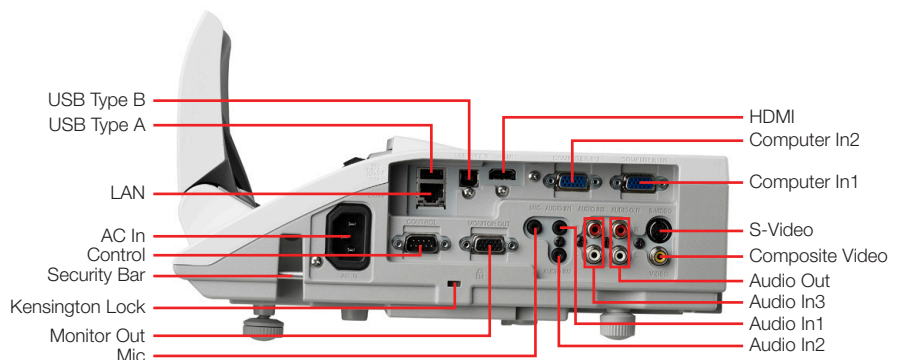

Disclaimer: Please use this throw distance calculator for reference purpose only. For permanent installation purpose, we recommended that you assume 10% calculation margin of error or to test the unit on site.

* Actual filter life will vary by individual filter and based on environmental conditions, selected operating mode, user settings and usage. Hours of average filter life specified are not guaranteed and do not constitute part of the product warranty.